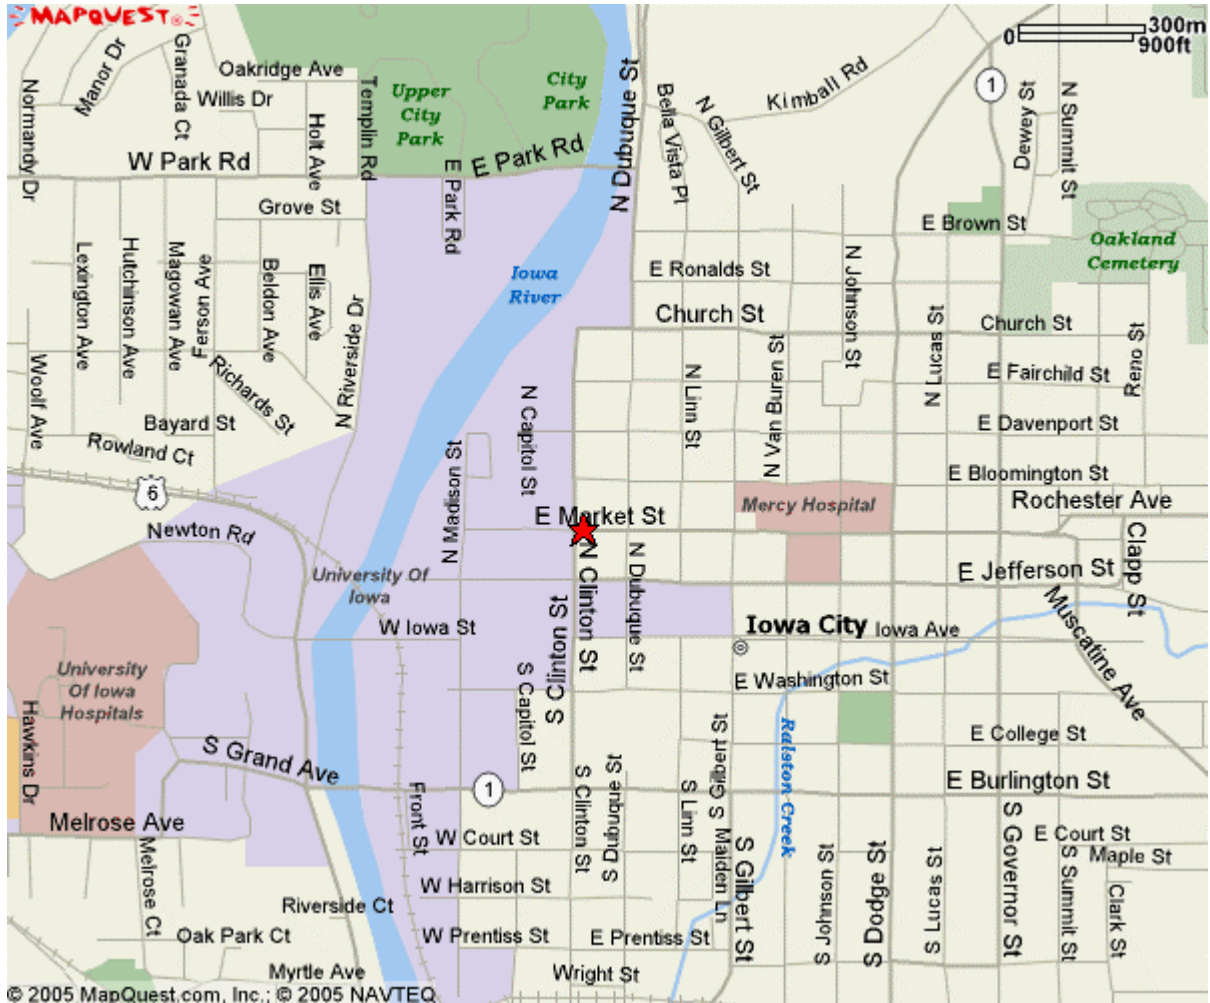

DIRECTIONS TO OLD BRICK
26 E Market St
Iowa City IA 52245 US
Corner of Market & Clinton

From Downtown Iowa City, go North past Iowa Avenue until you reach Market. Turn left on Market. Continue on Market (West) until you get to Clinton. Cross Clinton. Old Brick is on the Northwest Corner. Corner of Market and Clinton.