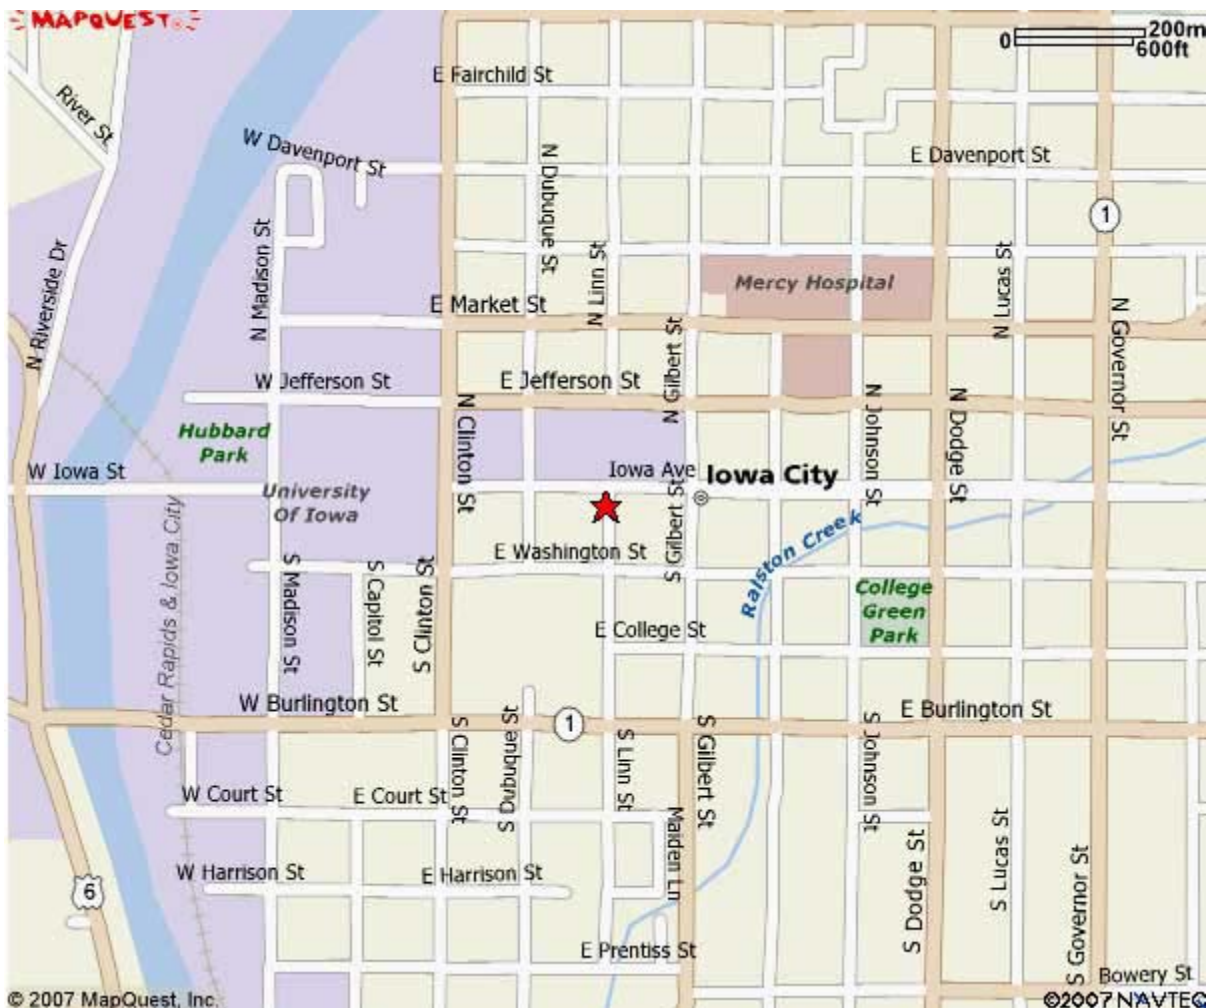

Iowa City/Johnson Co Senior Center
28 S Linn St - Iowa City IA - 52240 US
319-356-5220

The Senior Center is in the Old Post Office Building

Parking: Tower Place & Parking, directly next to Center on corner Iowa Ave & Linn St. Skywalk on 3rd level. Other ramps and on-street metered parking available downtown.